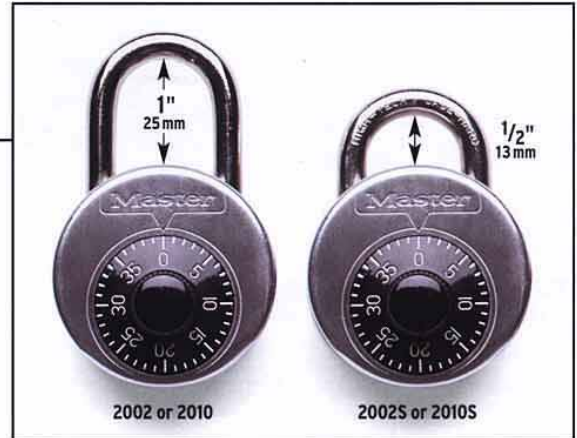

High Security Combination Padlocks

Order at Hogwild
www.hogwild.com
(800) 464-9453

The highest security combination padlock available, providing three times the security of competitive padlocks.

2002 & 2010 MODELS

Product Features

- Dual, deadbolt locking mechanism resists hammering and prying
- Hardened, boron alloy shackle resists cutting and prying
- Reinforced, stainless steel outer case with massive, die-cast zinc inner case protects locking mechanism
- Fully recessed dial resists knock-off and prying attempts
- 40 number, three-digit dialing provides thousands of possible combinations
- Dial automatically locks under shackle tension to prevent "feeling out" the combination
- Combination automatically scrambles when lock is closed to prevent accidental re-opening
- Fits lockers with a padlock eye of at least 11/32" (9mm) diameter
- Model 2010 has an additional feature of key control for supervisory access

SPECIFICATIONS

2 shackle lengths available.

Product Options

- Short shackle available for recessed handle lockers

Shackle fits a padlock eye of at least 11/32" (9mm) diameter.

Master Lock

Order at Hogwild
www.hogwild.com
(800) 464-9453