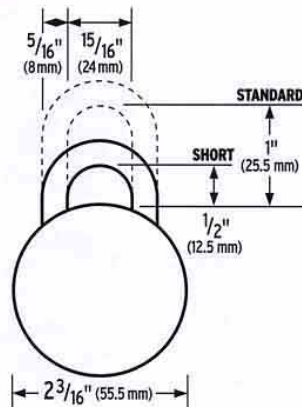

Product Features

- Dual, deadbolt locking mechanism resists hammering and prying
- Hardened, boron alloy shackle resists cutting and prying
- Reinforced, stainless steel outer case with massive, die-cast zinc inner case protects locking mechanism
- Fully recessed dial resists knock-off and prying attempts
- 40 number, three-digit dialing provides thousands of possible combinations
- Dial automatically locks under shackle tension to prevent "feeling out" the combination
- Combination automatically scrambles when lock is closed to prevent accidental re-opening
- Fits lockers with a padlock eye of at least 11/32" (9mm) diameter
- Model 2010 has an additional feature of key control for supervisory access

SPECIFICATIONS

2 shackle lengths available.

Product Options

- Short shackle available for recessed handle lockers

Shackle fits a padlock eye of at least 11/32" (9mm) diameter.

Master Lock

Order at Hogwild
www.hogwild.com
(800) 464-9453