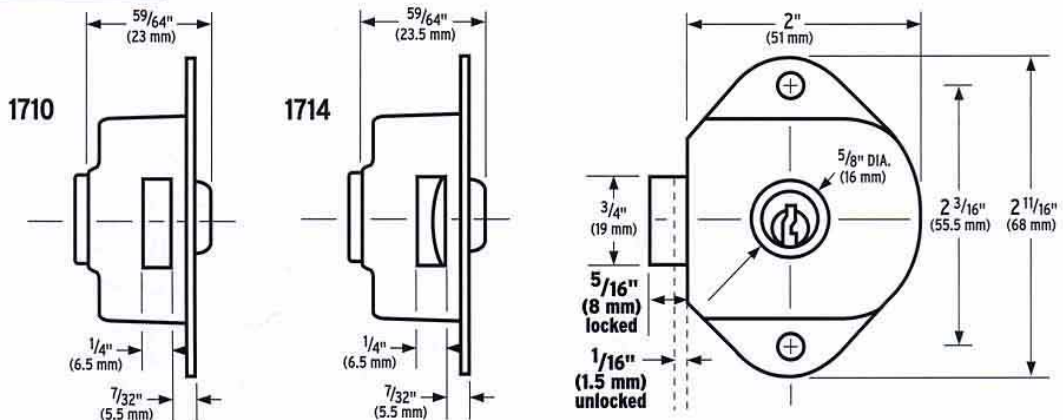

SPECIFICATIONS

1710 and 1714 shown. Required door thickness 0.02 - 0.188 in. (0.5 - 4.7 mm)

Master Lock

Order at Hogwild
www.hogwild.com
(800) 464-9453