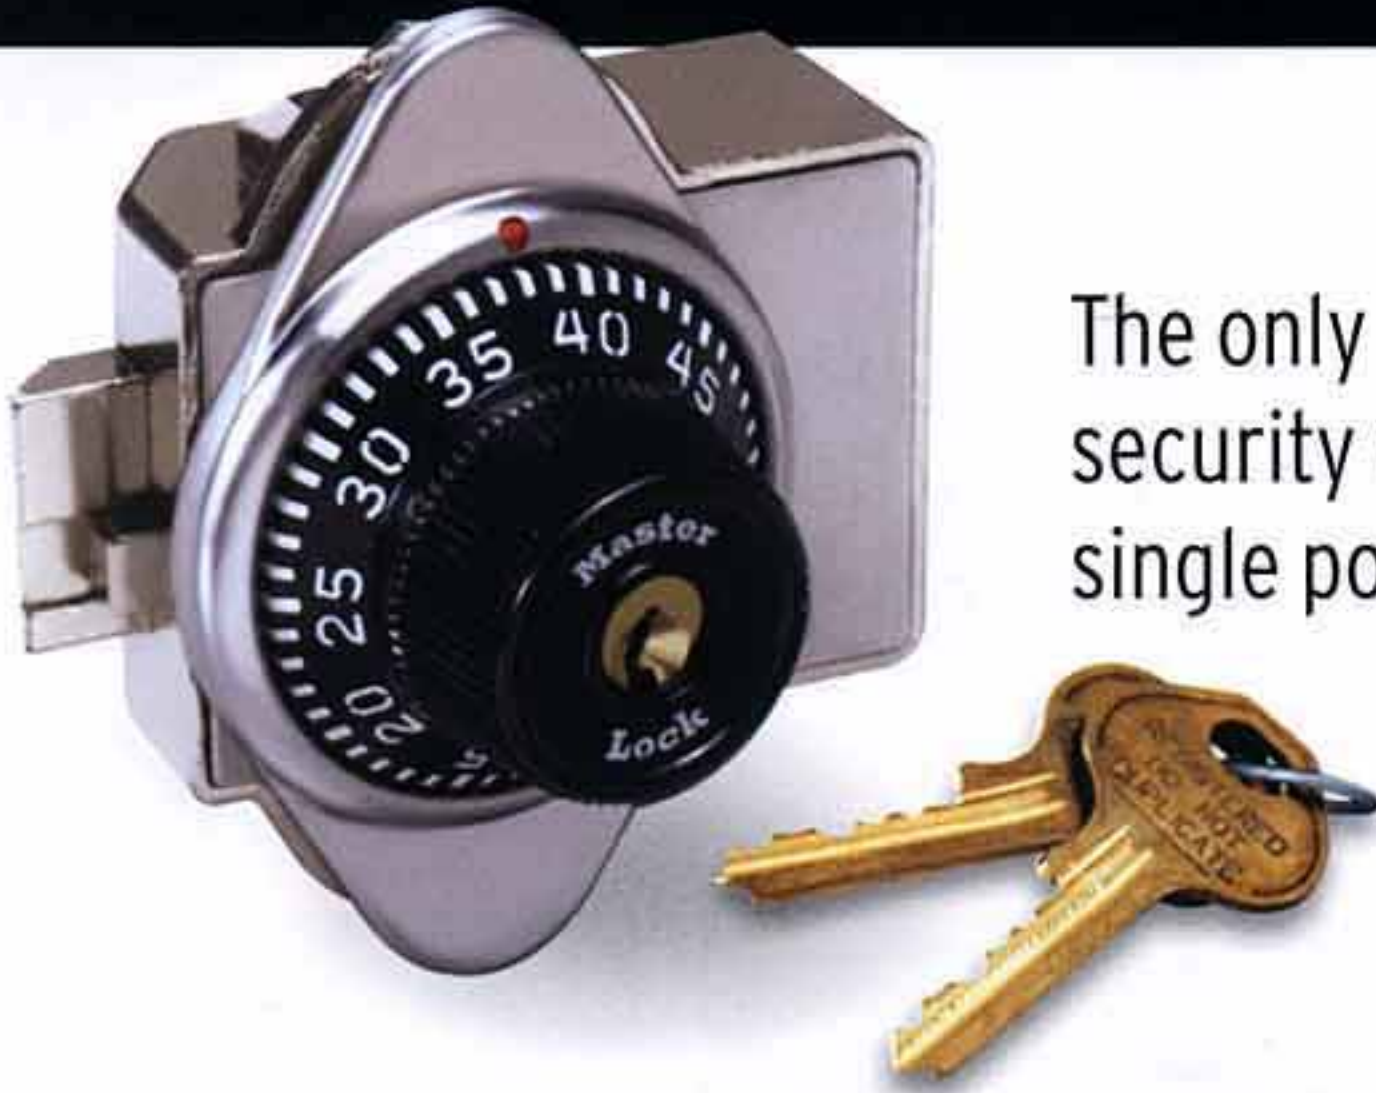

Built-in Automatic Deadlocking Combination Lock

Order at Hogwild
www.hogwild.com
(800) 464-9453

The only built-in lock to offer deadbolt locking security with "Slam-Shut" convenience for single point latch lockers.

1657 SERIES

Exclusive Features

- Combined spring action and dead locking offer the most convenience and security available
- Extra long, 0.374 inch bolt throw offers greater engagement to withstand prying
- Back case is flat, with no combination change button, avoiding jamming from locker contents
- Six built-in combinations for higher system security and longer useful life
- One model for right and left-hand hinged lockers simplifies installation

1657 Operation Summary

Unlocked

- Latching bolt is fully retracted into the case

Opened and Triggered

- Latching bolt is extended halfway when dial is released after opening the door
- Latching bolt is spring loaded, and compresses when bolt passes latch hook