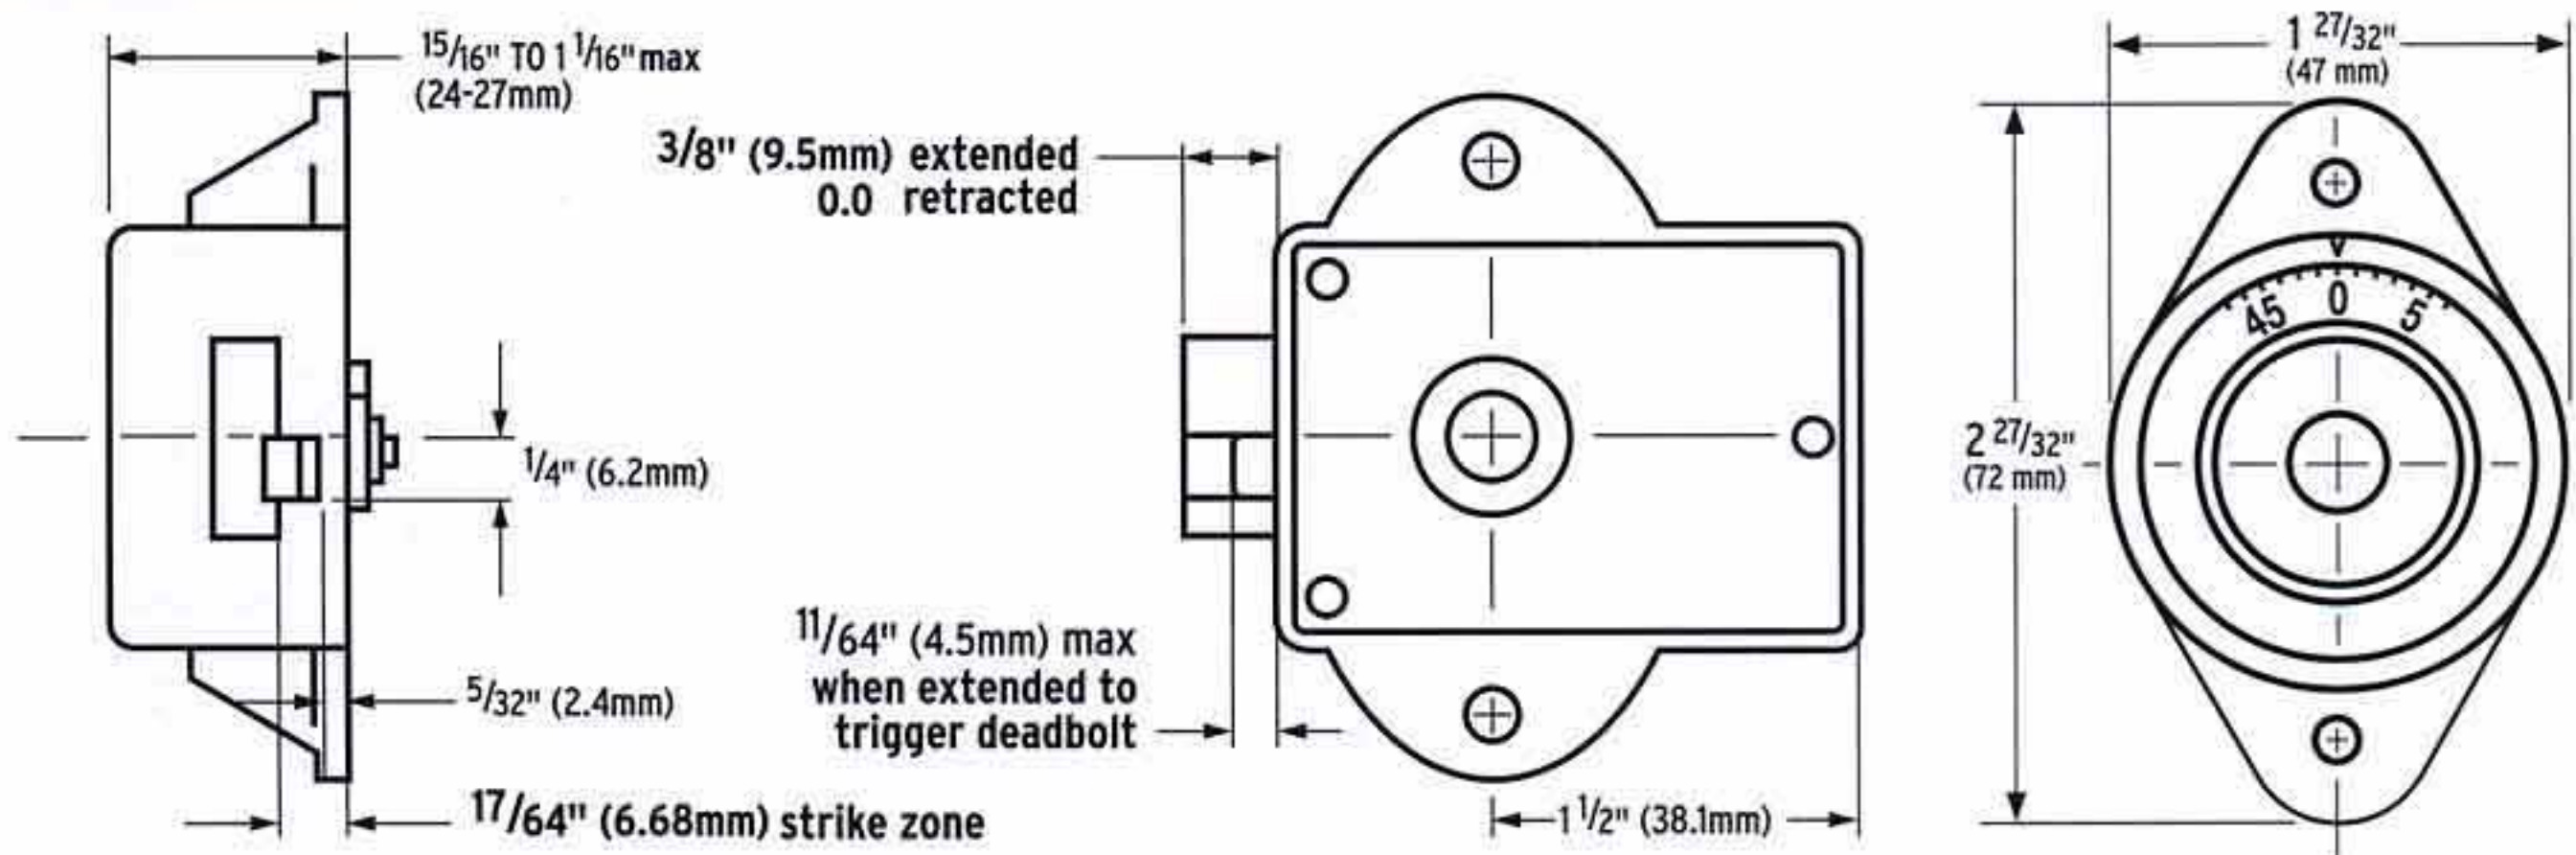

SPECIFICATIONS

1657 shown.

Master Lock

Order at Hogwild
www.hogwild.com
(800) 464-9453